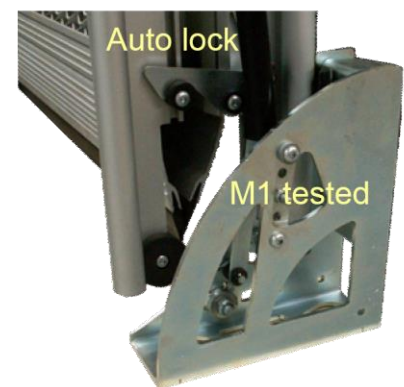

AXS Ramp

Double

AXS Ramp Double Features:

- M1 (20G) tested.
- Two options for the platform, Open Mesh or Closed Sandwich
- Emergency opening from inside the vehicle
- Light operation by gas spring support.
- Ramp entrance with adapting flaps and rubber edge
- Auto lock for easy operation without additional handling for locking

AXS Ramp Double Specifications:

Type	Platform			Floor height @ 25%
	L	W	H	
AR 21-8/2	2100	860	1150	495
AR 25-8/2	2500	860	1350	585
AR 28-8/2	2800	860	1500	650

Max Load 350 Kg

Available from:

(AVA) ACCESS VEHICLES AUSTRALIA PTY. LTD