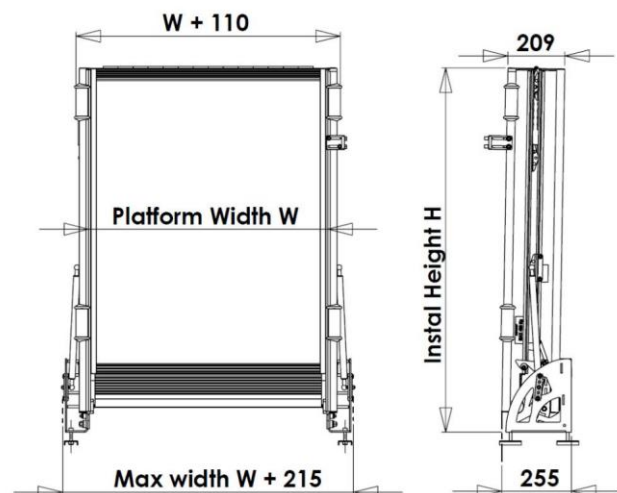

AXS Ramp

Double

AXS Ramp Double Features:

- M1 (20G) tested.
- Two options for the platform, Open Mesh or Closed Sandwich
- Emergency opening from inside the vehicle
- Light operation by gas spring support.
- Ramp entrance with adapting flaps and rubber edge
- Auto lock for easy operation without additional handling for locking

AXS Ramp Double Specifications:

Type	Platform			Floor height @ 25%
	L	W	H	
AR 21-8/2	2100	860	1150	495
AR 25-8/2	2500	860	1350	585
AR 28-8/2	2800	860	1500	650

Max Load 350 Kg

Available from:

(AVA) ACCESS VEHICLES AUSTRALIA PTY. LTD